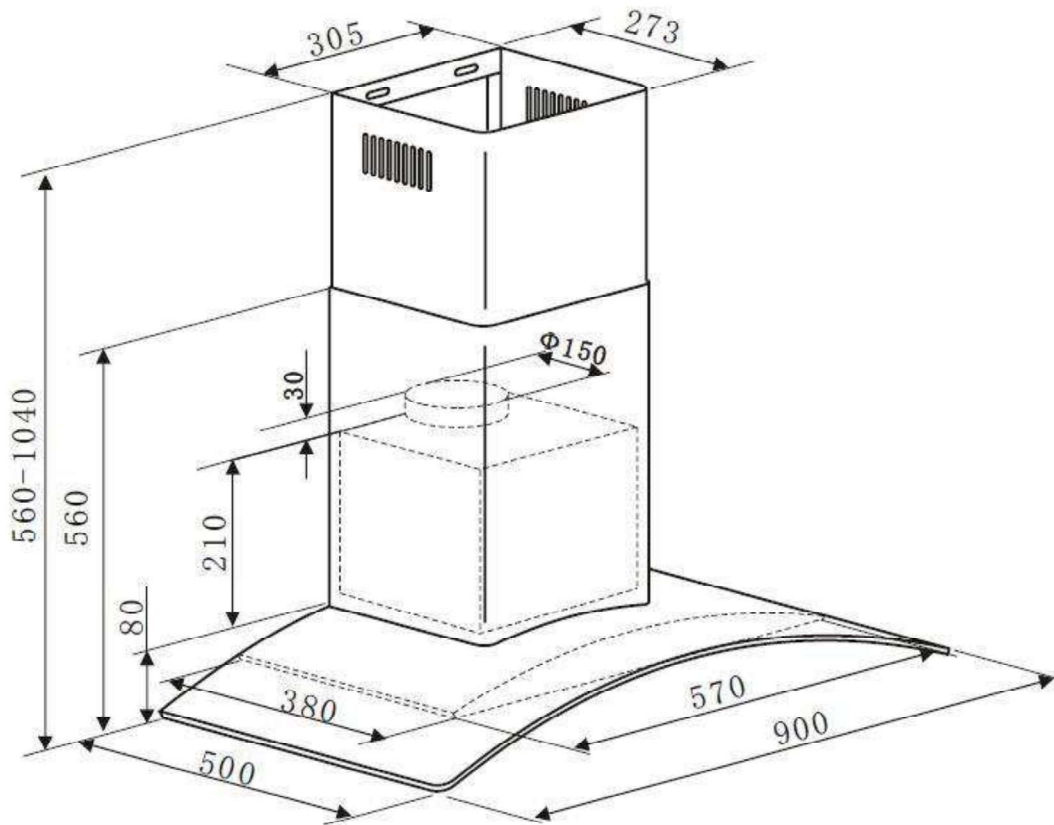

Code EAGL90SX

90cm Curved Glass Canopy

+ Technical Specifications All specifications and product sizes may be varied by the manufacturer without notice. Euro Appliances are not responsible for any errors or omissions. Pictures, specifications and dimensions are for illustration purposes only and cut outs for appliances should only be physical product measurements. All dimensions and information are for indicative use only. Please refer to all technical specifications in product booklet supplied with appliance, prior to installation.

Dimensions

bringing european quality to your home